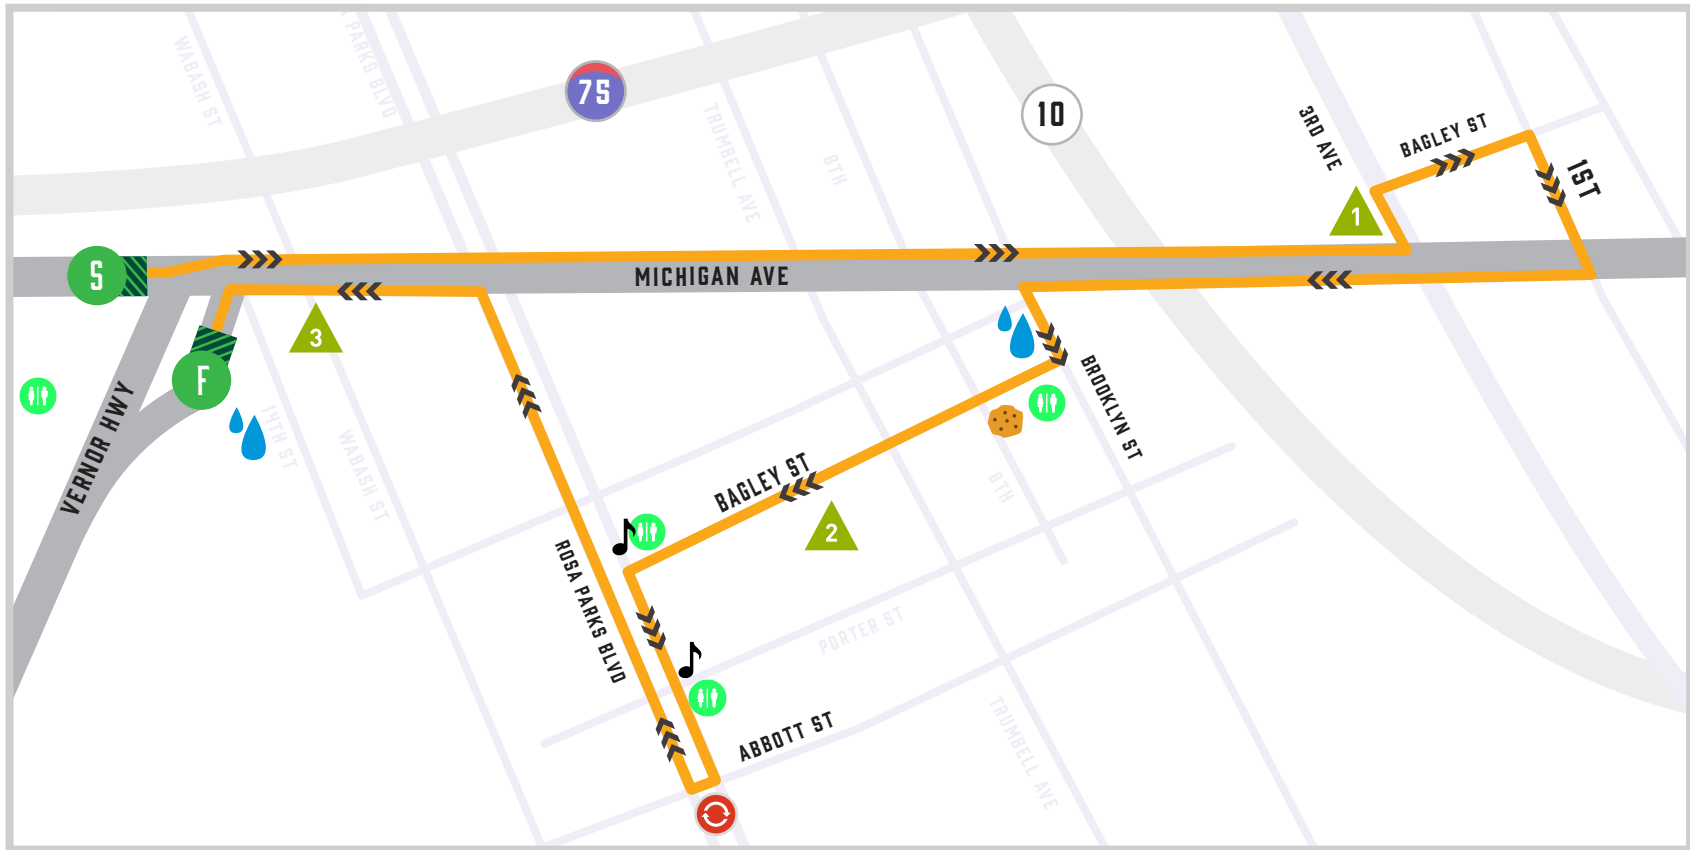

COURSE MAP

Huntington CORKTOWN RACES

MARCH 10TH

- TURN AROUND
- RACE DIRECTION
- START & FINISH
- MILE MARKER
- WATER STATION
- CANDY STATION
- PORTA POTTIES
- MUSIC STATION